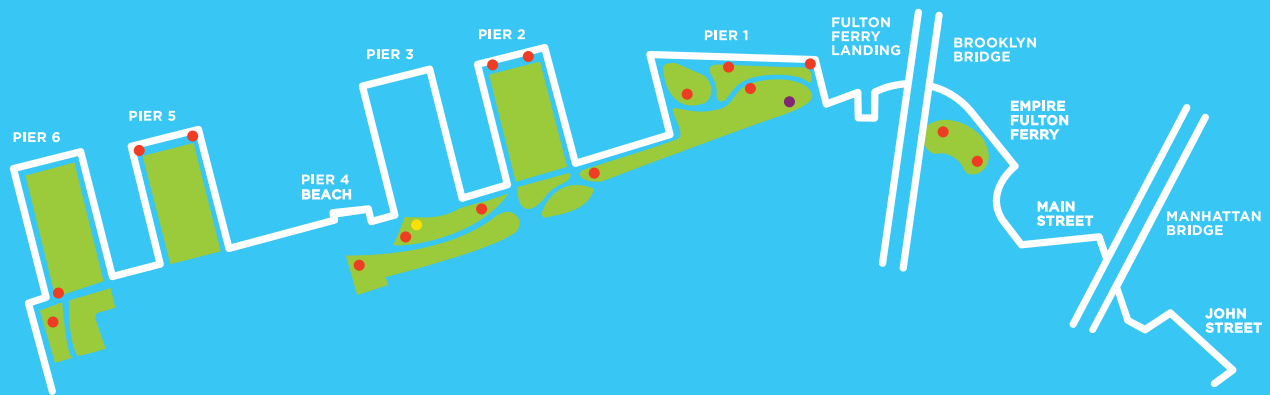

# JEPPE HEIN PLEASE TOUCH THE ART

MAY 17, 2015 – APRIL 17, 2016  
**BROOKLYN BRIDGE PARK**

● Appearing Rooms\*    ● Mirror Labyrinth NY    ● Modified Social Benches NY #01-16

\*On view through September 28, 2015

This program is supported by the Brooklyn Bridge Park Conservancy

Below are 18 squares featuring images of each sculpture in the exhibition. Print this out before you visit the park or pick it up from a Brooklyn Bridge Park Information Kiosk. As you walk through the landscape, check the box next to the title of each work as you discover it. When you've completed the hunt, take a photo of your sheet and Tweet or Instagram @PublicArtFund #PleaseTouchTheArt to receive a special prize, or simply email your photo to [communications@publicartfund.org](mailto:communications@publicartfund.org).

For extra fun, share your photos on social media as you go [we love to see people interacting with the work!]. And remember - Please Touch the Art!

		
MODIFIED SOCIAL BENCH NY #01	MODIFIED SOCIAL BENCH NY #07	MODIFIED SOCIAL BENCH NY #13
		
MODIFIED SOCIAL BENCH NY #02	MODIFIED SOCIAL BENCH NY #08	MODIFIED SOCIAL BENCH NY #14
		
MODIFIED SOCIAL BENCH NY #03	MODIFIED SOCIAL BENCH NY #09	MODIFIED SOCIAL BENCH NY #15
		
MODIFIED SOCIAL BENCH NY #04	MODIFIED SOCIAL BENCH NY #10	MODIFIED SOCIAL BENCH NY #16
		
MODIFIED SOCIAL BENCH NY #05	MODIFIED SOCIAL BENCH NY #11	APPEARING ROOMS
		
MODIFIED SOCIAL BENCH NY #06	MODIFIED SOCIAL BENCH NY #12	MIRROR LABYRINTH NY